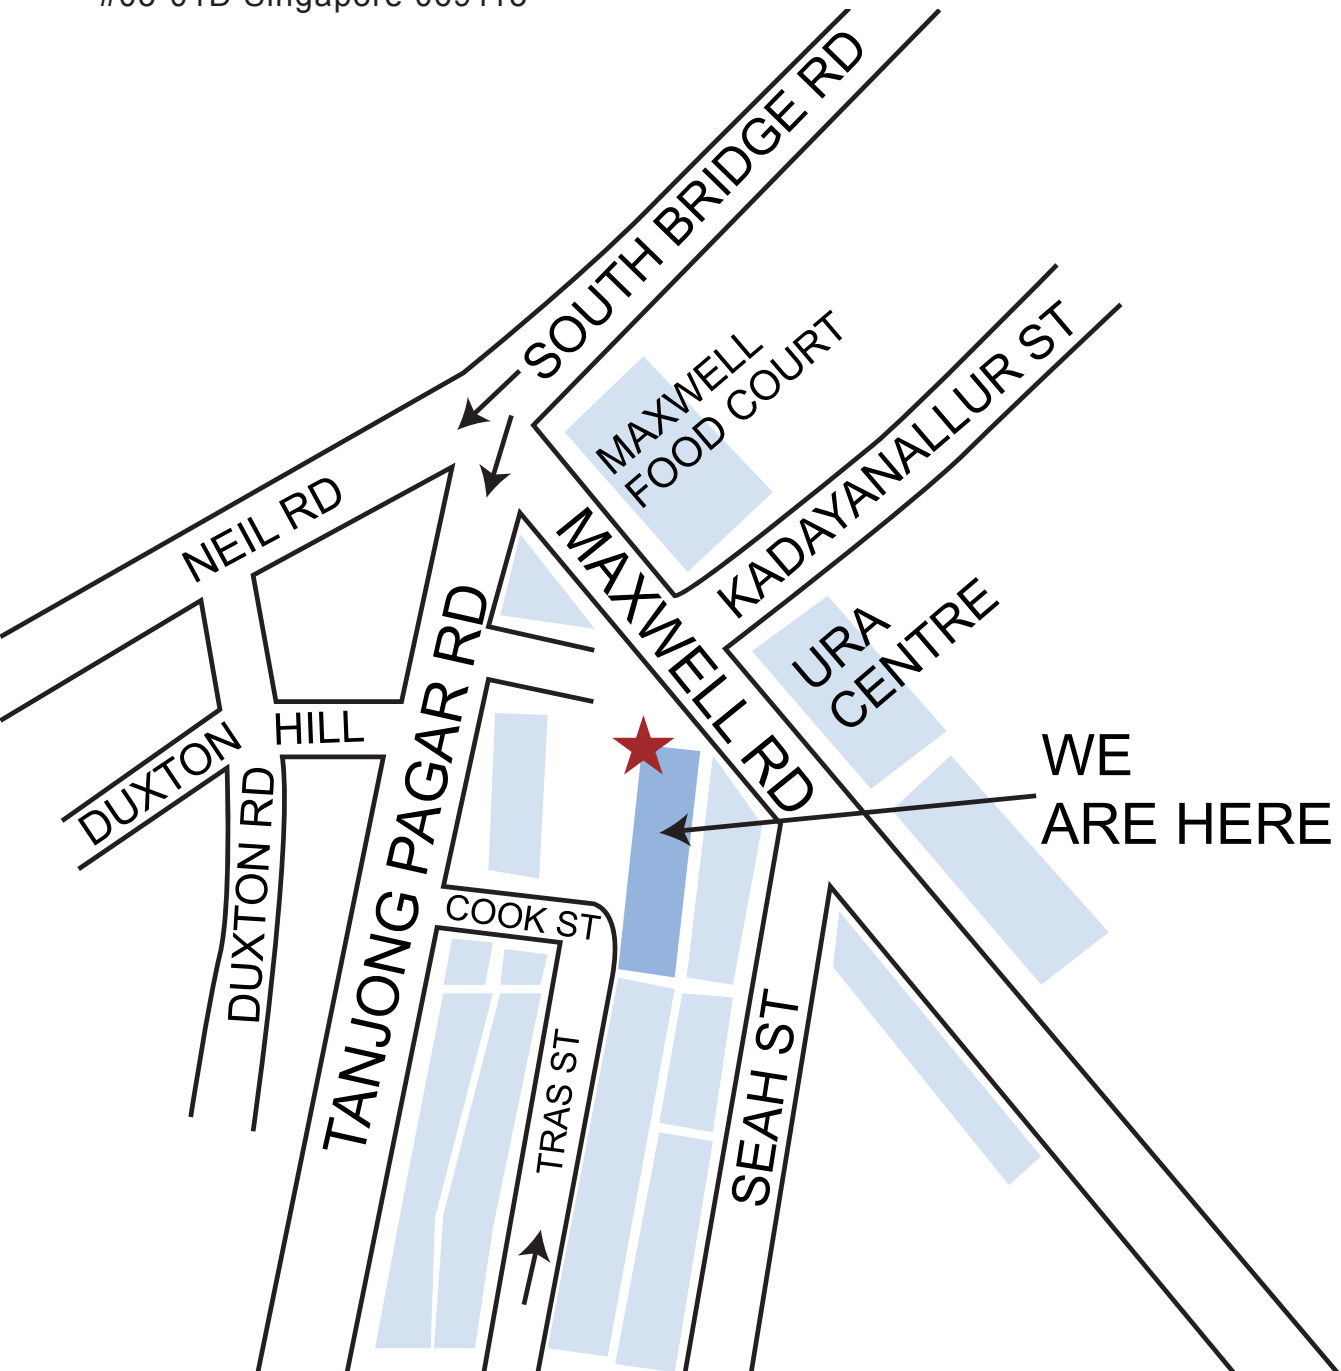

The Spa and Wellness School Pte Ltd
20 Maxwell Road, Maxwell House,
#03-01D Singapore 069113

Directions:

Tanjong Pagar MRT Station (EW15), Exit A, turn right to Peck Seah Street
Estimated Distance: 0.56km